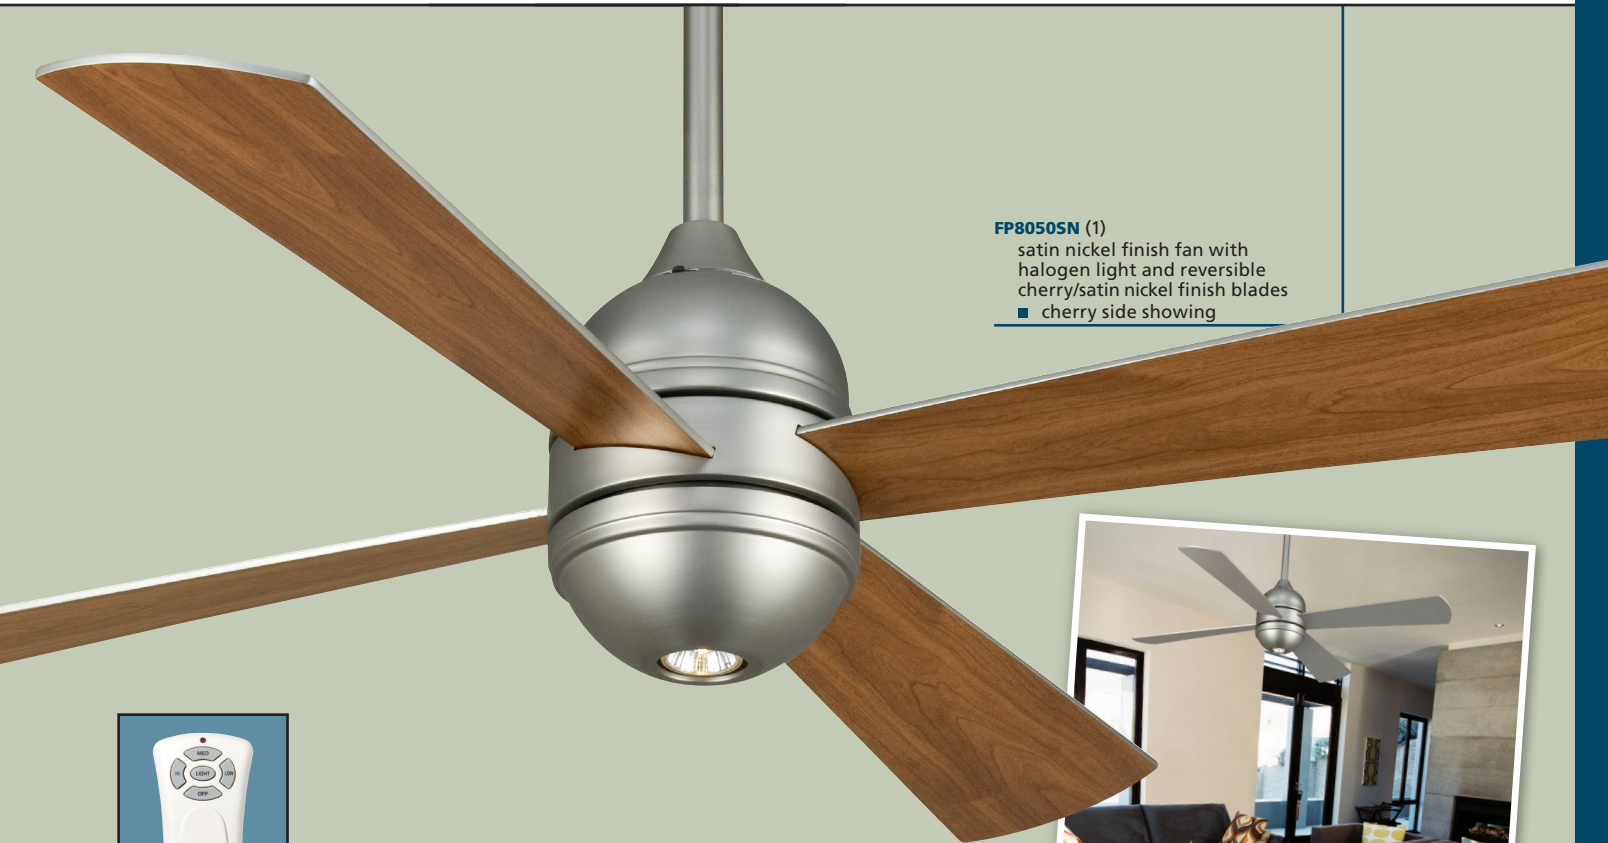

THE QUATTRO™

SLEEK STYLING—WHY NOT GIVE IT A WHIRL?

NEW

THE QUATTRO™

ENERGY INFORMATION

at High Speed

Airflow 4295 Cubic Feet Per Minute	Electricity Use 46 Watts (excluding lights)	Airflow Efficiency 93 Cubic Feet Per Minute Per Watt

- Available in satin nickel finish with reversible cherry/satin nickel finish blades
- One 50-watt GU10/MR16 halogen bulb included
- Fan rated for dry locations only
- 50" blade sweep
- 14° blade pitch
- Ceiling slope to 30°
- Downrod included—1" diameter by 4.5" length, longer lengths available (main Fanimation catalog, page 126)
- Optional close-to-ceiling kit available (main Fanimation catalog, page 127)
- Three forward and three reverse speeds with reversing switch on top of fan
- C24 hand-held remote control included
- **UL LISTED**

UNIPACKED
CONTROL & BLADES INCLUDED

1 50-WATT
LIGHT BULB INCLUDED

LIMITED LIFETIME MOTOR WARRANTY

BUILT-IN DOWNLIGHT

FP8050SN (1)
satin nickel finish fan with halogen light and reversible cherry/satin nickel finish blades
■ cherry side showing